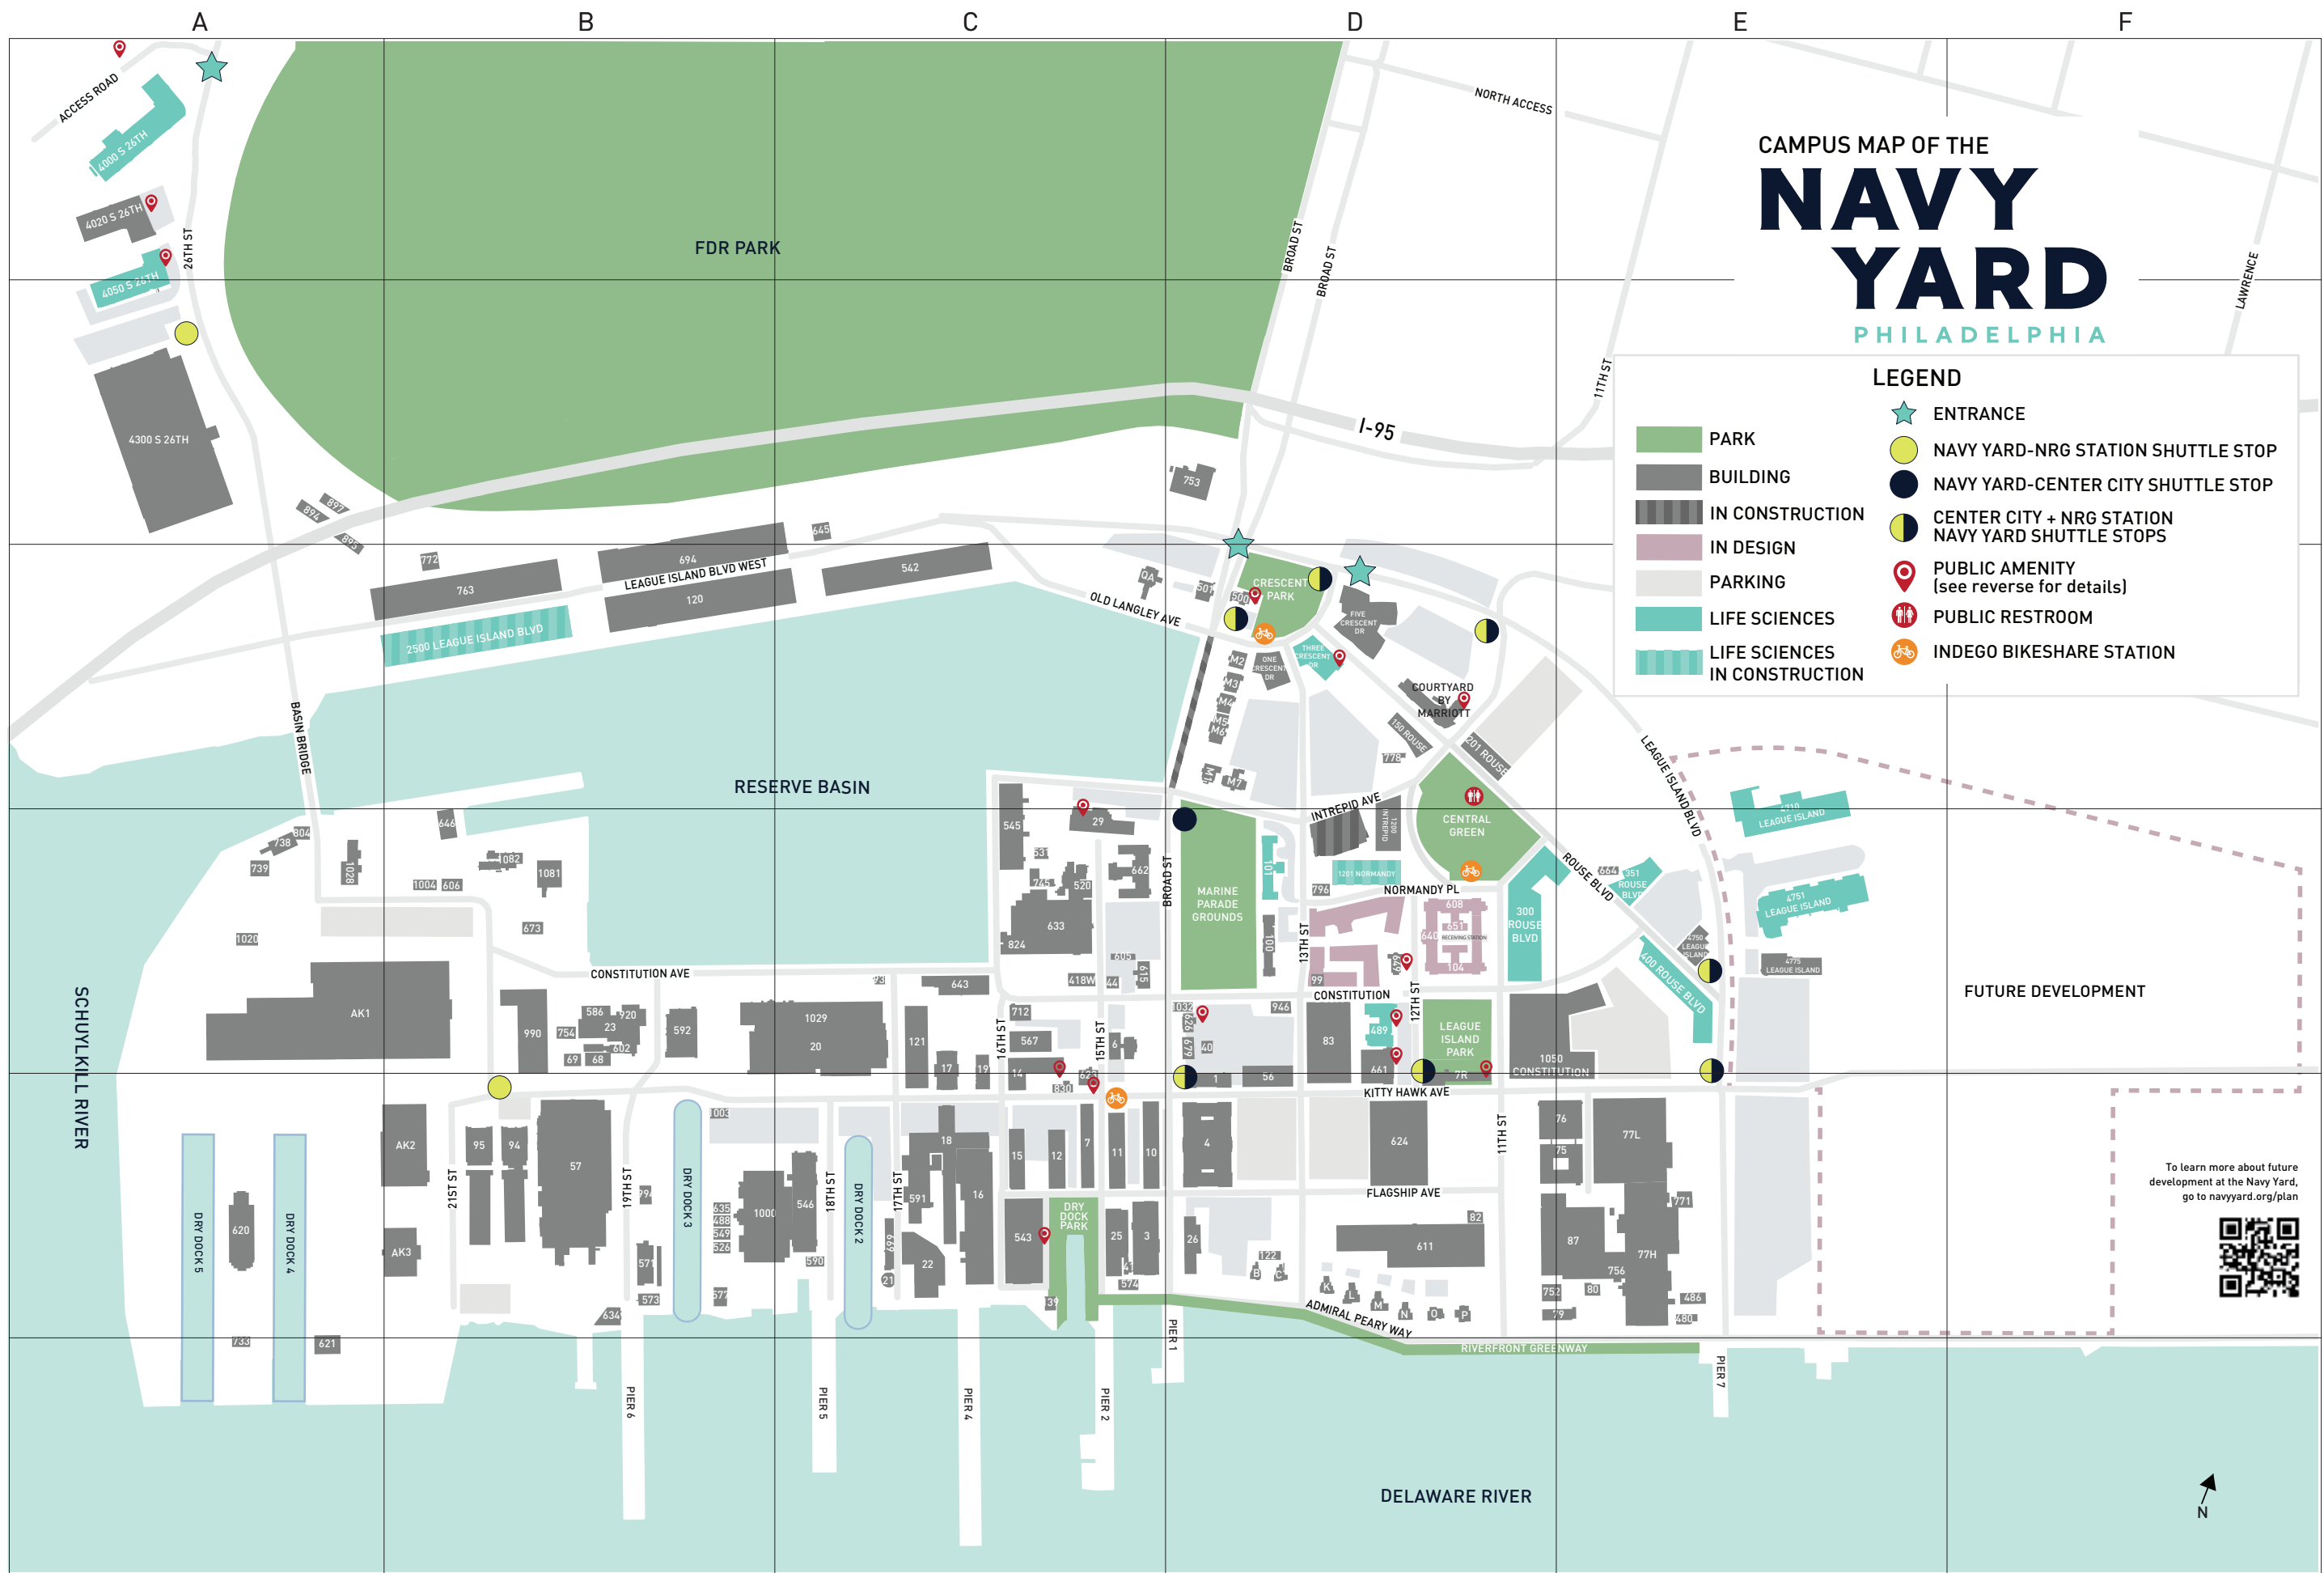

CAMPUS MAP OF THE NAVY YARD PHILADELPHIA

LEGEND

-  PARK
-  BUILDING
-  IN CONSTRUCTION
-  IN DESIGN
-  PARKING
-  LIFE SCIENCES
-  LIFE SCIENCES IN CONSTRUCTION
-  ENTRANCE
-  NAVY YARD-NRG STATION SHUTTLE STOP
-  NAVY YARD-CENTER CITY SHUTTLE STOP
-  CENTER CITY + NRG STATION NAVY YARD SHUTTLE STOPS
-  PUBLIC AMENITY (see reverse for details)
-  PUBLIC RESTROOM
-  INDEGO BIKESHARE STATION

Mail Drop Boxes are located by the League Island Gate. Carriers include DHL, FedEx, UPS, and USPS.

BUILDING	ADDRESS	CELL
A	1413 Langley Ave	C3
B	1203 Admiral Peary Way	D5
C	1201 Admiral Peary Way	D5
K	1123 Admiral Peary Way	D5
L	1121 Admiral Peary Way	D5
M	1117 Admiral Peary Way	D5
N	1113 Admiral Peary Way	D5
O	1109 Admiral Peary Way	D5
P	1107 Admiral Peary Way	D5
AK1	2100 Kitty Hawk Ave	A4
AK2	2100 Kitty Hawk Ave	B5
AK3	2100 Kitty Hawk Ave	B5
M-1	4623 S Broad St	D3
M-2	4601 S Broad St	D3
M-3	4605 S Broad St	D3
M-4	4609 S Broad St	D3
M-5	4613 S Broad St	D3
M-6	4619 S Broad St	D3
M-7	1321 Intrepid Ave	D3
1	4921 S Broad St	D5
3	5100 S Broad St	C5
4	5001 S Broad St	D5
6	4900 S Broad St	C4
7	5000 S 15th St	C5
7R	1101 Kitty Hawk Ave	D5
10	5000 S Broad St	C5
11	5001 S 15th St	C5
12	1521 Flagship Dr	C5
14	4921 S 16th St	C5
15	5001 S 16th St	C5
16	5100 S 16th St	C5
17	1621 Kitty Hawk Ave	C5
18	1620 Kitty Hawk Ave	C5
19	1603 Kitty Hawk Ave	C5
20	1701 Kitty Hawk Ave	C4
21	5198 S 17th St	C5
22	5199 S 17th St	C5
23	1901 Kitty Hawk Ave	B4