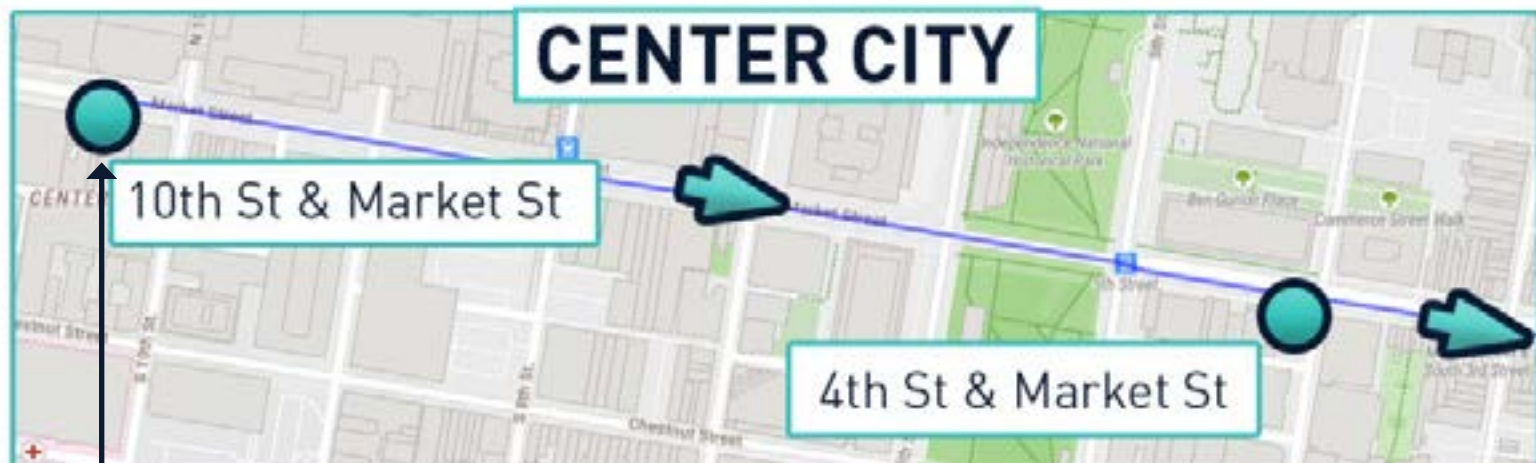

CENTER CITY EXPRESS

MAP & ROUTE

The Center City Express runs between Center City (10th & Market and 4th & Market) and throughout the Navy Yard.

Riders board the Center City Express on the SW corner of 10th & Market Sts.

WEEKDAY SCHEDULE

All schedules and times are approximate.

MON & FRI

Estimated Wait: 30 min.

AM	PM
🕒 6:00 AM — 10:00 AM	🕒 2:30 PM — 7:00 PM*
📍 10th & Market St	📍 League Island Blvd & Crescent Dr

*7:00 PM is the last pick-up.

TUE, WED, & THU

Estimated Wait: 10-20 min.

AM	PM
🕒 6:10 AM — 12:00 PM	🕒 2:40 PM — 7:15 PM*
📍 10th & Market St	📍 League Island Blvd & Crescent Dr

*7:15 PM is the last pick-up.

BUS STOPS

- 10th St & Market St
- 4th St & Market St
- League Island Blvd & Crescent Dr
- League Island Blvd & Intrepid Ave
- Rouse Blvd & League Island Blvd
- League Island Blvd & Kitty Hawk Ave
- Broad St & Kitty Hawk Ave
- Broad St & Intrepid Ave
- Broad St & Crescent Dr
- Return to Center City