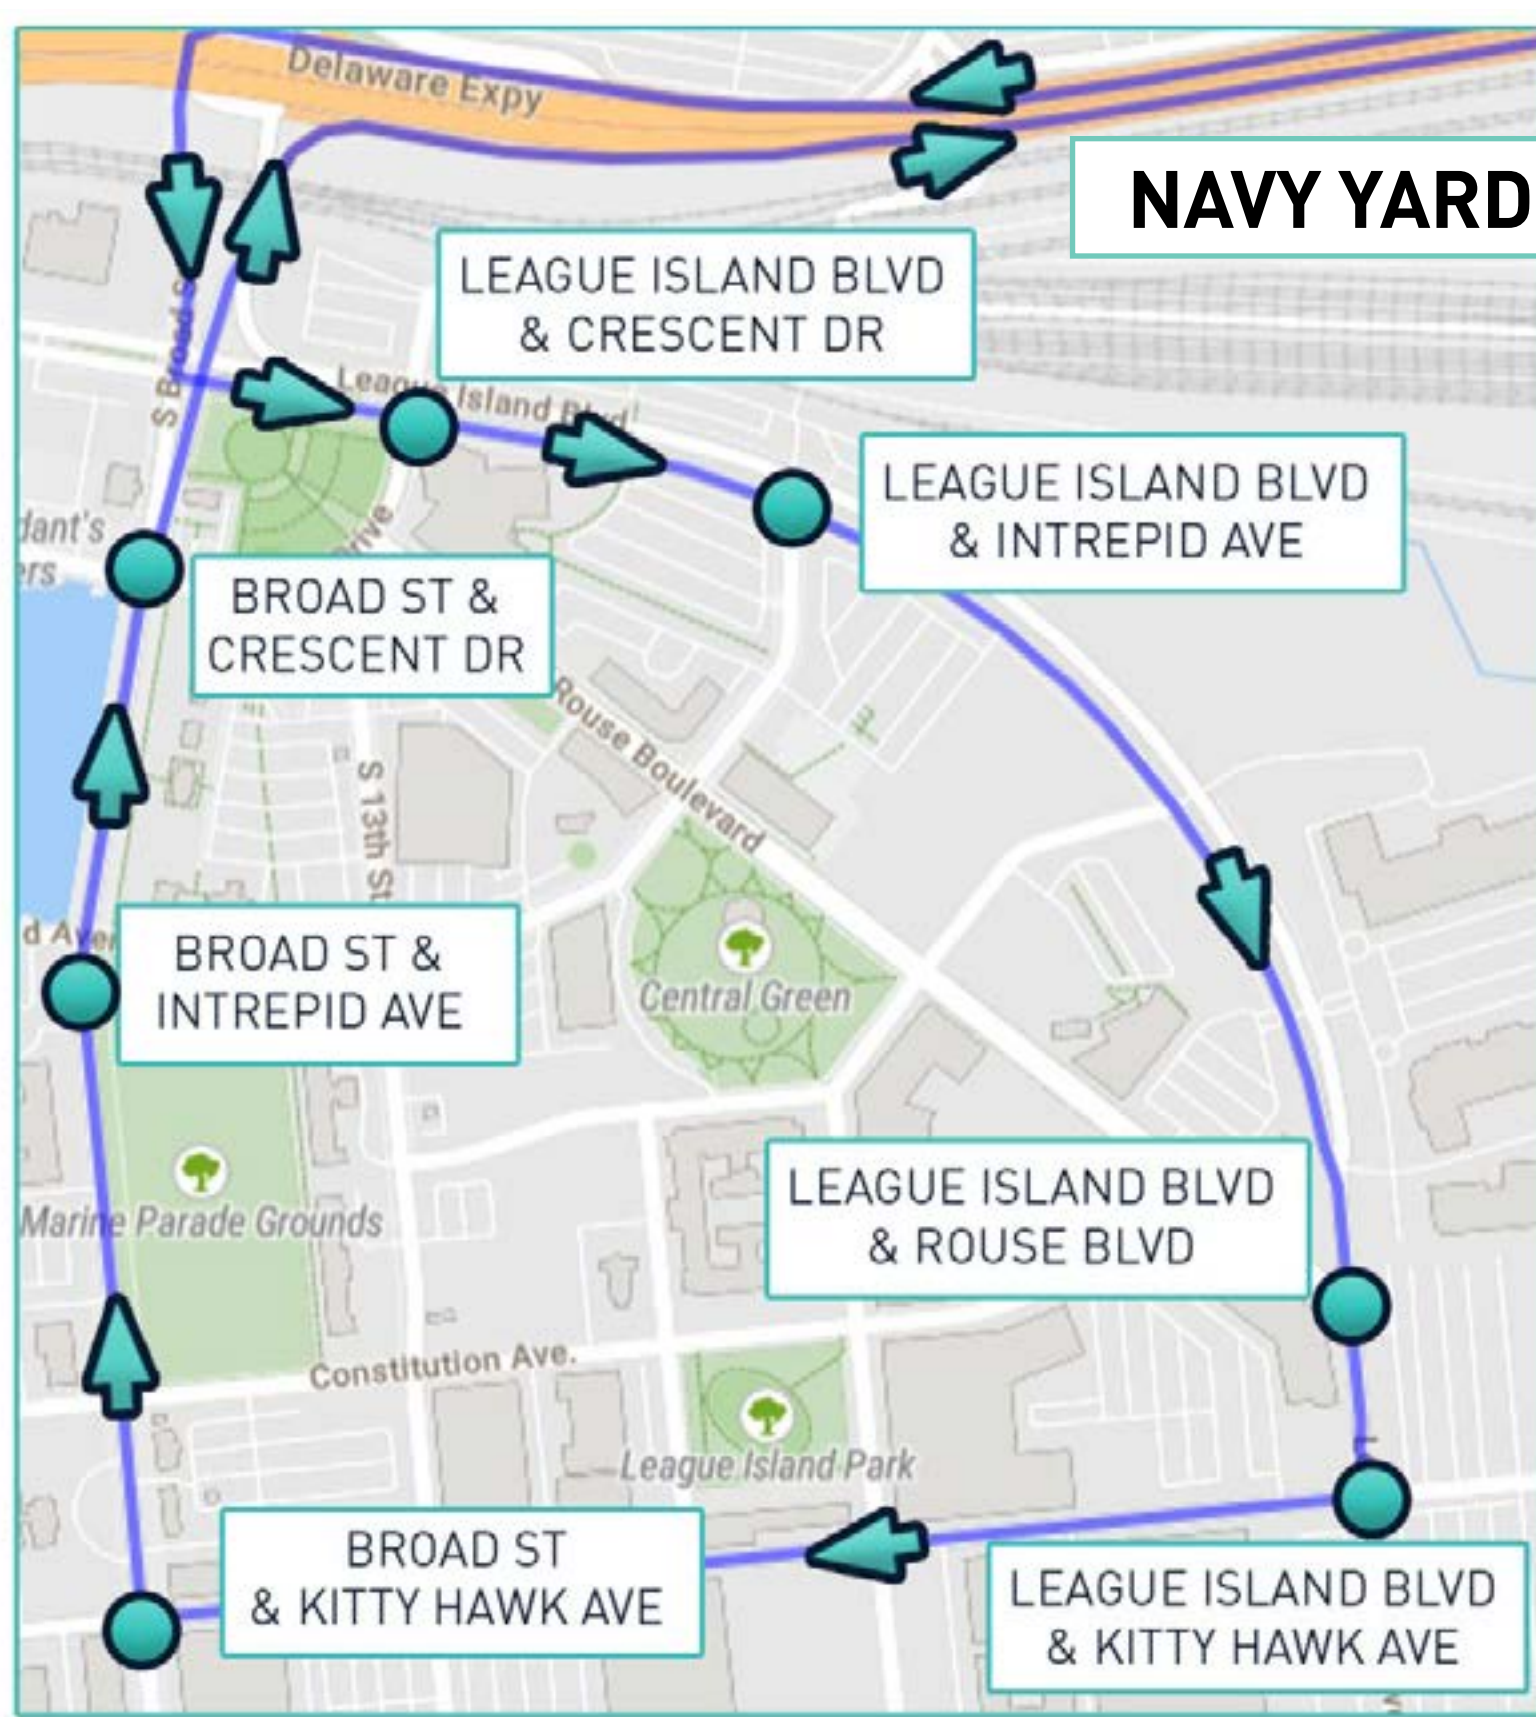

CENTER CITY EXPRESS

MAP & ROUTE

The Center City Express runs between Center City (10th & Market and 4th & Market) and throughout the Navy Yard.

Riders board the Center City Express on the SW corner of 10th & Market Sts.

WEEKDAY SCHEDULE

All schedules and times are approximate.

MON & FRI

Estimated Wait: 30 min.

AM	PM
🕒 6:00 AM — 10:00 AM	🕒 2:30 PM — 7:00 PM*
📍 10th & Market St	📍 League Island Blvd & Crescent Dr

*7:00 PM is the last pick-up.

TUE, WED, & THU

Estimated Wait: 10-20 min.

AM	PM
🕒 6:10 AM — 12:00 PM	🕒 2:40 PM — 7:15 PM*
📍 10th & Market St	📍 League Island Blvd & Crescent Dr

*7:15 PM is the last pick-up.

BUS STOPS

- 10th St & Market St
- 4th St & Market St
- League Island Blvd & Crescent Dr
- League Island Blvd & Intrepid Ave
- Rouse Blvd & League Island Blvd
- League Island Blvd & Kitty Hawk Ave
- Broad St & Kitty Hawk Ave
- Broad St & Intrepid Ave
- Broad St & Crescent Dr
- Return to Center City

DOWNLOAD THE APP

For the latest schedule or download the Navy Yard Transit App at:
www.navyyard.org/directions/navy-yard-transit-schedule

REVISED NOV 27, 2024