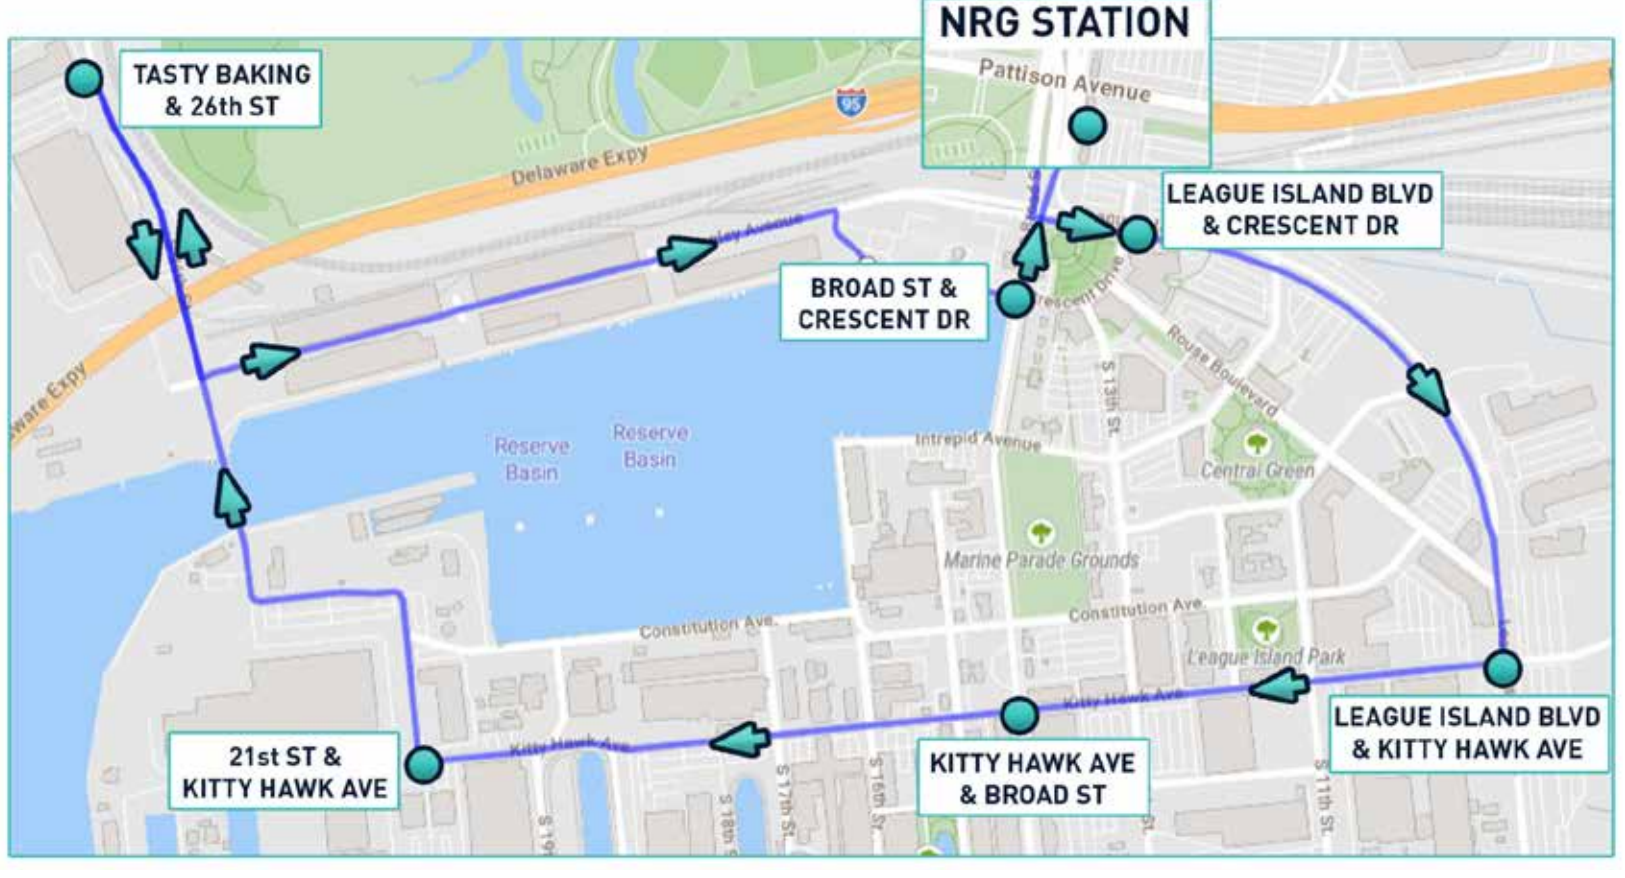

NRG STATION LOOP

MAP & ROUTE

The Navy Yard Loop bus runs between NRG Station (Broad St & Pattison Ave) and points throughout the Navy Yard.

WEEKDAY SCHEDULE

Mon-Fri • All schedules & times are approximate.

BUS STOP LOCATIONS

Bus Stop Name	Address	Passenger Pickup
NRG Station	3600 Broad St Philadelphia, PA	Bus boards on Broad St before corner of Pattison Ave
League Island Blvd @ Crescent Dr	3184 League Island Blvd Philadelphia, PA	Bus boards on League Island Blvd before corner of Crescent Dr
League Island Blvd @ Kitty Hawk Ave	6992 League Island Blvd Philadelphia, PA	Bus boards on League Island Blvd before corner of Kitty Hawk Dr
Kitty Hawk Ave @ S Broad St	1398 Kitty Hawk Ave Philadelphia, PA	Bus boards on Kitty Hawk Ave before corner of S Broad St
Kitty Hawk Ave @ 21st Street	2001 Kitty Hawk Ave Philadelphia, PA	Bus boards on Kitty Hawk Ave before corner of 21st St
Tasty Baking Co	4300 S 26th St Philadelphia, PA	Bus boards at front entrance of Tasty Baking Co off S 26th St
Navy Yard Gate	4503 S Broad St Philadelphia, PA	Bus boards on S Broad Street by the Gatehouse Restaurant

CENTER CITY EXPRESS

MAP & ROUTE

The Center City Express runs between Center City (11th & Market and 6th & Market) and throughout the Navy Yard.

Riders board the Center City Express on the SW corner of 11th & Market Sts.