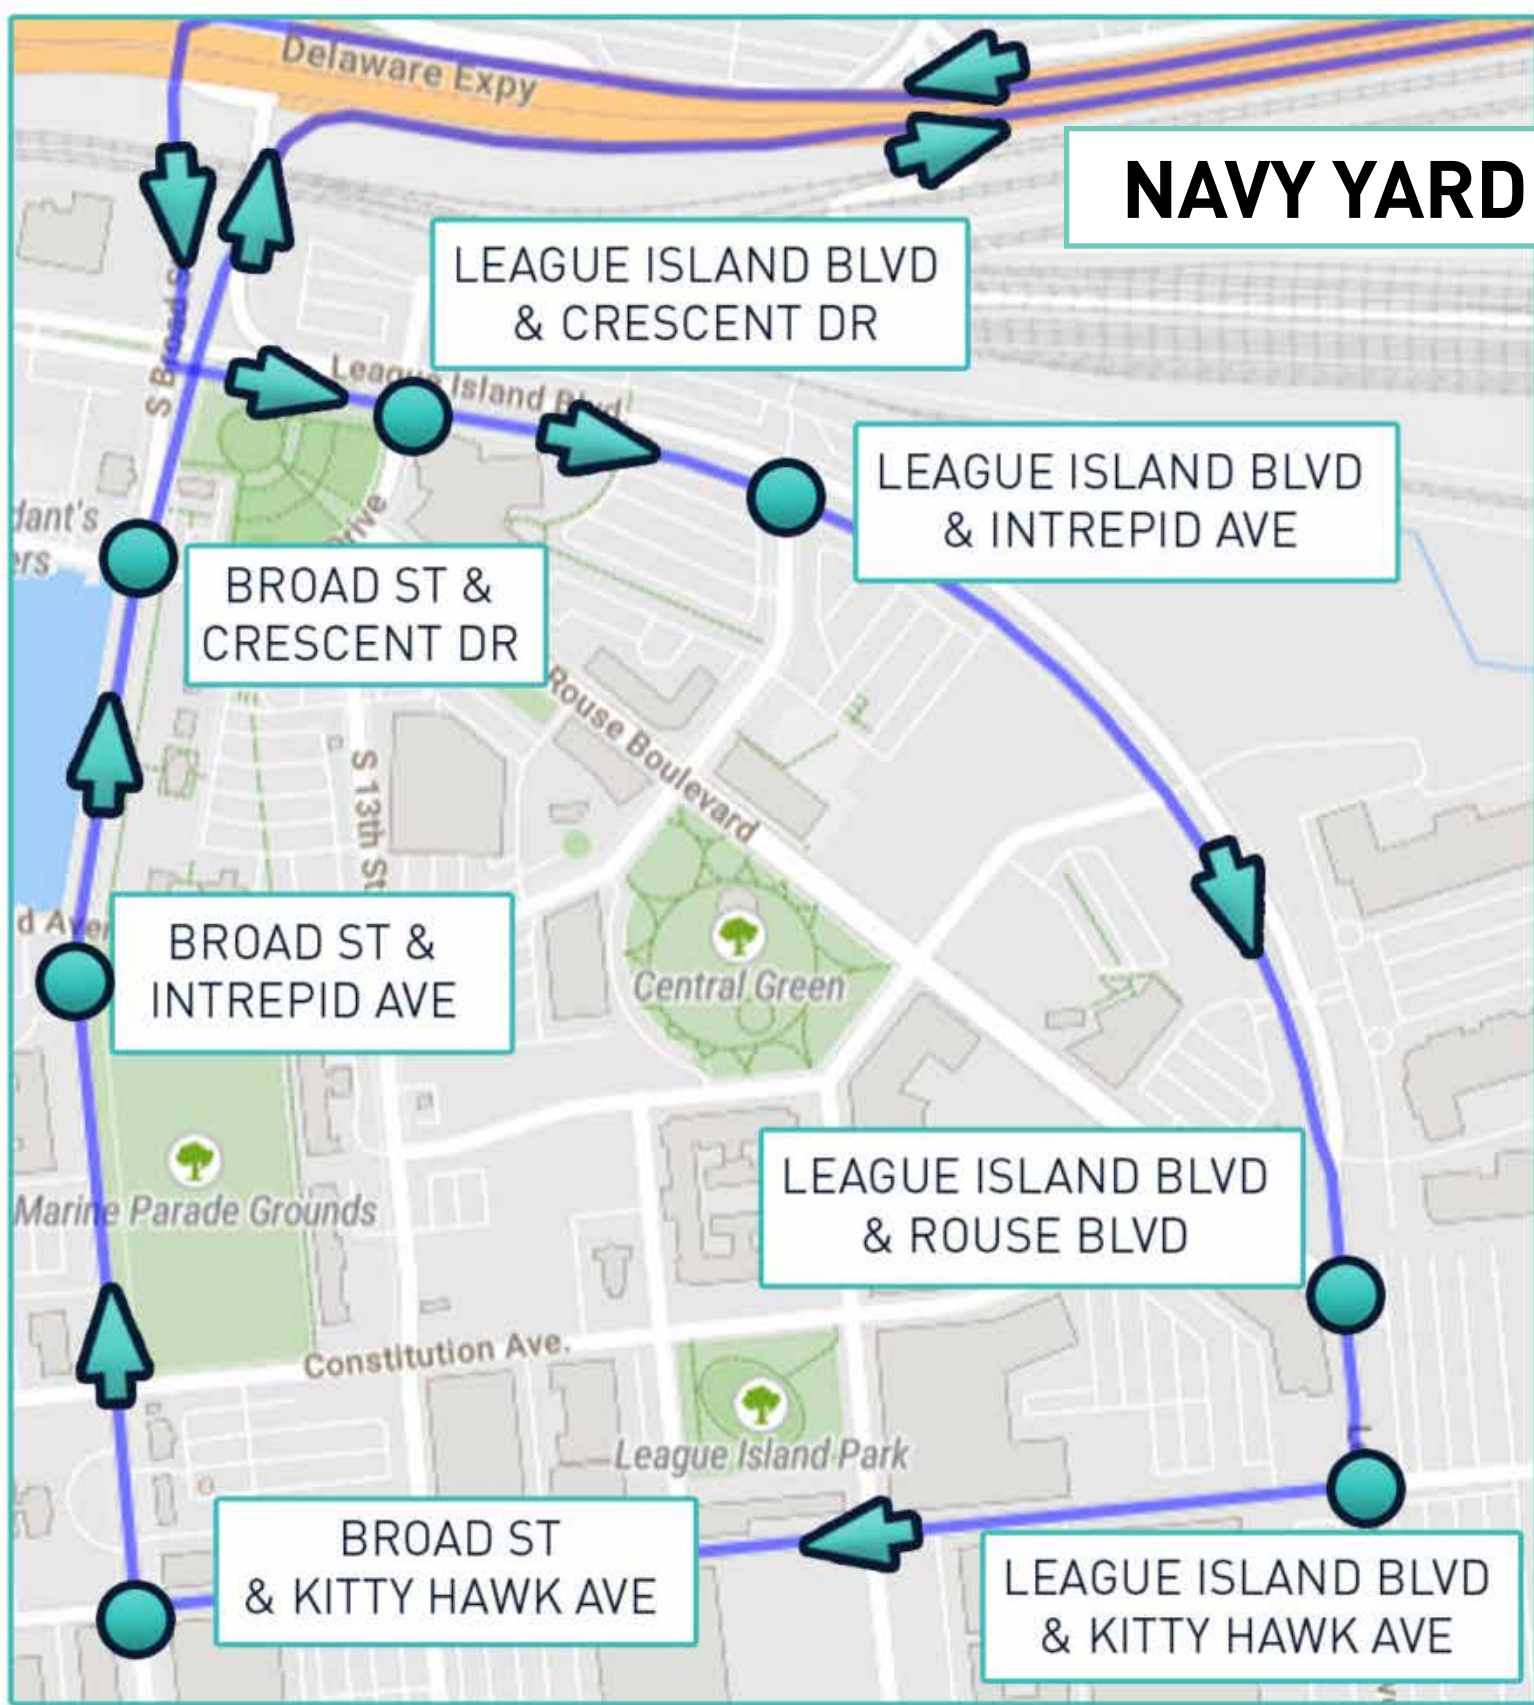

NRG STATION LOOP

MAP & ROUTE

The Navy Yard Loop bus runs between NRG Station (Broad St & Pattison Ave) and points throughout the Navy Yard.

WEEKDAY SCHEDULE

Mon-Fri • All schedules & times are approximate.

CENTER CITY EXPRESS

MAP & ROUTE

The Center City Express runs between Center City (11th & Market and 6th & Market) and throughout the Navy Yard.

Riders board the Center City Express on the SW corner of 11th & Market Sts.

WEEKDAY SCHEDULE

Mon-Fri • All schedules & times are approximate.

Market @ 11th	Market @ 6th St	LIB @ Crescent	LIB @ Kitty Hawk	Kitty Hawk @ Broad	Broad St @ Intrepid Ave	Navy Yard Gate	Market @ 11th St	Market @ 6th St
6:10	6:13	6:35	6:38	6:40	6:42	6:43	-	-
6:30	6:33	6:55	6:58	7:00	7:02	7:03	-	-
6:50	6:53	7:15	7:18	7:20	7:22	7:23	-	-
7:00	7:03	7:25	7:28	7:30	7:32	7:33	-	-
7:15	7:18	7:40	7:43	7:45	7:47	7:48	-	-
7:30	7:33	7:55	7:58	8:00	8:02	8:03	-	-
7:45	7:48	8:10	8:13	8:15	8:17	8:18	-	-
8:00	8:03	8:25	8:28	8:30	8:32	8:33	-	-
8:15	8:18	8:40	8:43	8:45	8:47	8:48	-	-
8:30	8:33	8:55	8:58	9:00	9:02	9:03	-	-
8:45	8:48	9:10	9:13	9:15	9:17	9:18	-	-
9:00	9:03	9:25	9:28	9:30	9:32	9:33	-	-
9:15	9:18	9:40	9:43	9:45	9:47	9:48	-	-
9:30	9:33	9:55	9:58	10:00	10:02	10:03	-	-
9:45	9:48	10:10	10:13	10:15	10:17	10:18	-	-
10:00	10:03	10:25	10:28	10:30	10:32	10:33	-	-
-	-	2:40	2:43	2:45	2:47	2:48	3:00	3:03
-	-	3:00	3:03	3:05	3:07	3:08	3:20	3:23
-	-	3:20	3:23	3:25	3:27	3:28	3:40	3:43
-	-	3:40	3:43	3:45	3:47	3:48	4:00	4:03
-	-	4:00	4:03	4:05	4:07	4:08	4:20	4:23
-	-	4:15	4:18	4:20	4:22	4:23	4:35	4:38
-	-	4:30	4:33	4:35	4:37	4:38	4:55	4:58
-	-	4:45	4:48	4:50	4:52	4:53	5:10	5:13
-	-	5:00	5:03	5:05	5:07	5:08	5:35	5:38
-	-	5:15	5:18	5:20	5:22	5:23	5:45	5:48
-	-	5:30	5:33	5:35	5:37	5:38	6:00	6:03
-	-	5:45	5:48	5:50	5:52	5:53	6:15	6:18
-	-	6:00	6:03	6:05	6:07	6:08	6:25	6:28
-	-	6:20	6:23	6:25	6:27	6:28	6:45	6:48
-	-	6:40	6:43	6:45	6:47	6:48	7:05	7:08
-	-	7:00	7:03	7:05	7:07	7:08	7:25	7:28