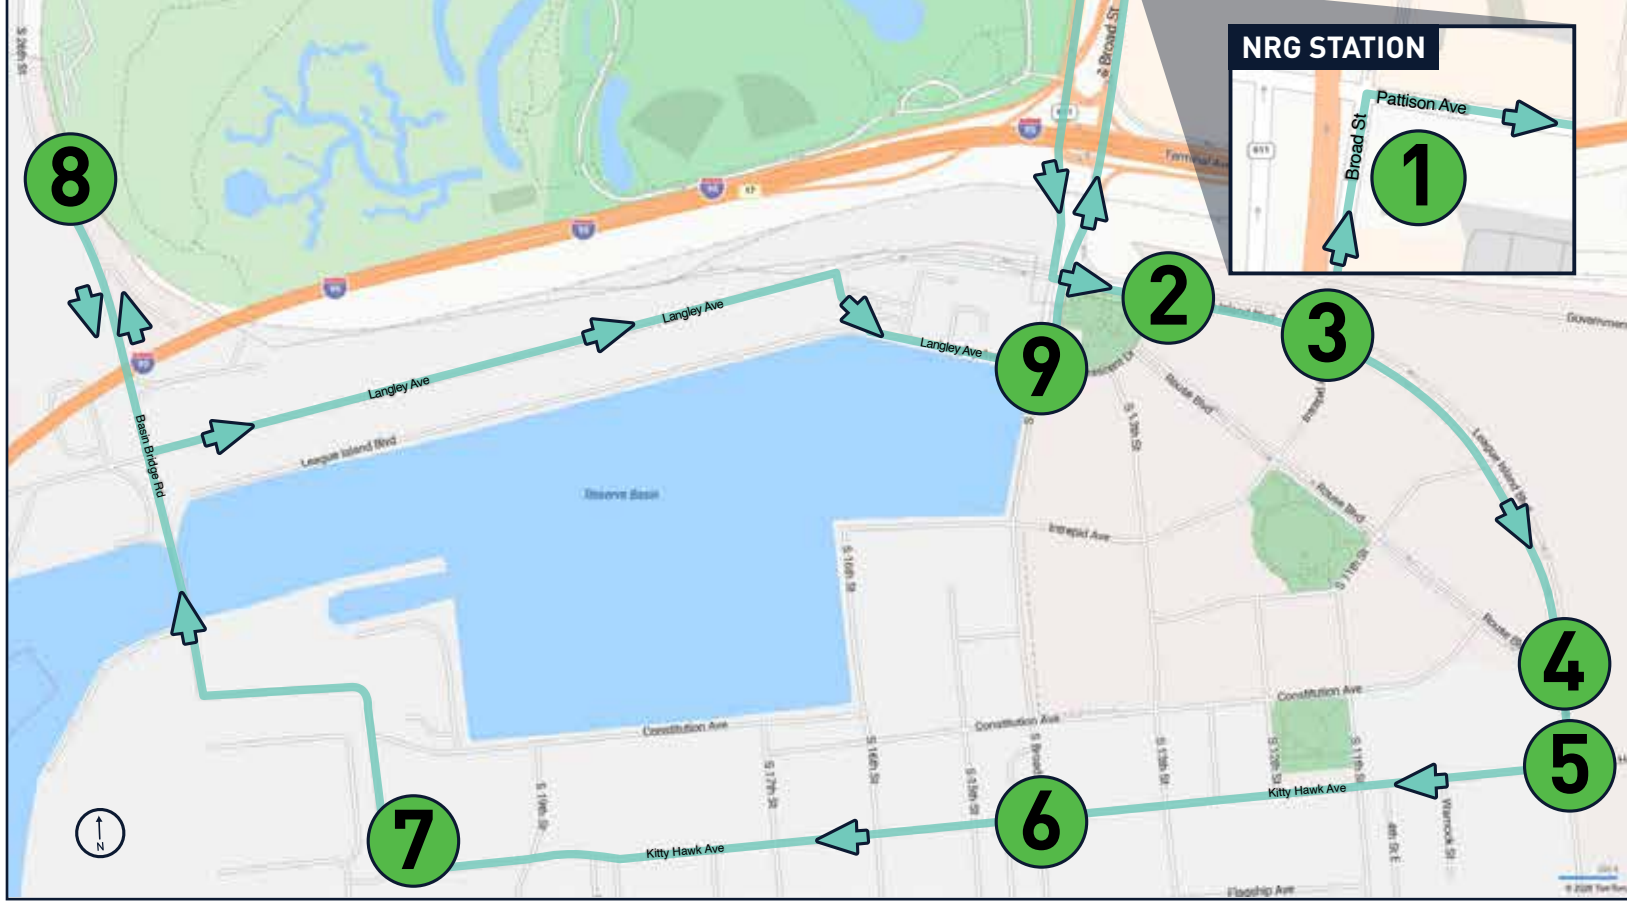

NRG STATION LOOP

MAP & ROUTE

The Navy Yard Loop bus runs between NRG Station (Broad St & Pattison Ave) and points throughout the Navy Yard.

WEEKDAY SCHEDULE

Mon-Fri • All schedules & times are approximate.

A.M.

P.M.

BUS STOP LOCATIONS

Bus Stop Name	Address	Passenger Pickup
1 NRG Station	3600 Broad St Philadelphia, PA	Bus boards on Broad St before corner of Pattison Ave
2 League Island Blvd & Crescent Dr	3184 League Island Blvd Philadelphia, PA	Bus boards on League Island Blvd before corner of Crescent Dr
3 League Island Blvd & Intrepid Ave	League Island Blvd & Intrepid Ave Intersection	Bus boards on League Island Blvd before cor of Intrepid Ave
4 League Island Blvd & Rouse Blvd	6892 League Island Blvd Philadelphia, PA	Bus boards on League Island Blvd before corner of Rouse Blvd
5 League Island Blvd & Kitty Hawk Ave	6992 League Island Blvd Philadelphia, PA	Bus boards on League Island Blvd before corner of Kitty Hawk Dr
6 Kitty Hawk Ave & S Broad St	1398 Kitty Hawk Ave Philadelphia, PA	Bus boards on Kitty Hawk Ave before corner of S Broad St
7 Kitty Hawk Ave & 21st Street	2001 Kitty Hawk Ave Philadelphia, PA	Bus boards on Kitty Hawk Ave before corner of 21st St
8 Tasty Baking Co	4300 S 26th St Philadelphia, PA	Bus boards at front entrance of Tasty Baking Co off S 26th St
9 Navy Yard Gate	4503 S Broad St Philadelphia, PA	Bus boards on S Broad Street by the Gatehouse Restaurant