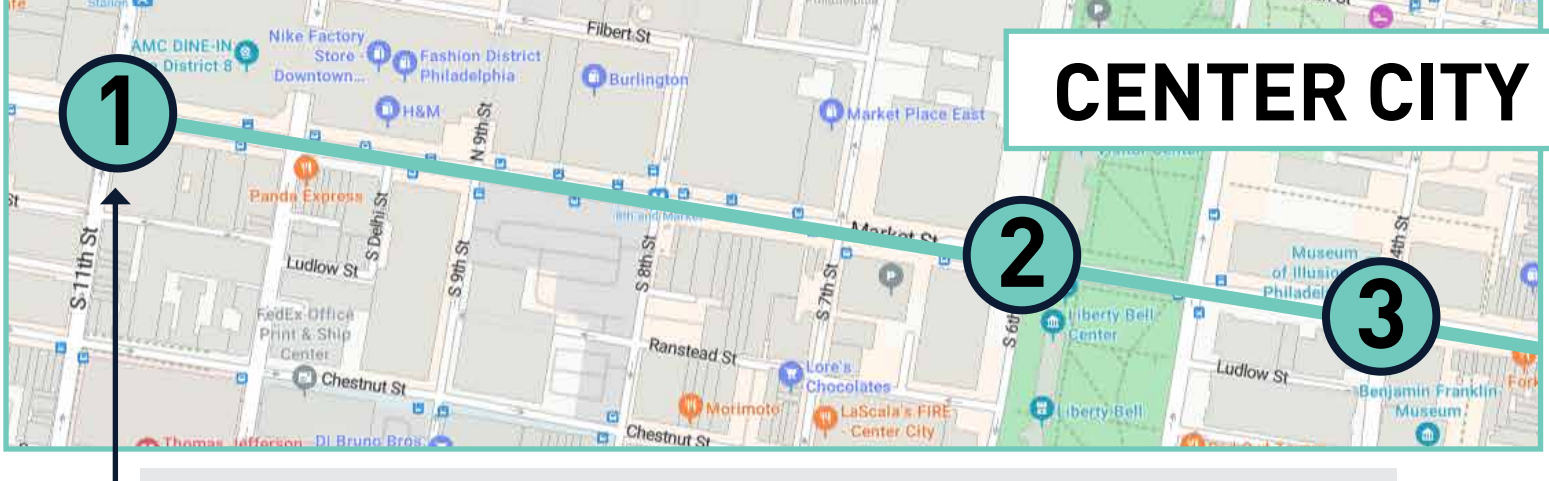

## CENTER CITY EXPRESS

### MAP & ROUTE

The Center City Express runs between Center City (Market & 11th and Market & 4th) and throughout the Navy Yard. See name of each stop # in schedule below.

Riders board the Center City Express on the SW corner of 11th & Market Sts.

### BUS STOP LOCATIONS

Bus Stop Name	Address	Passenger Pickup
Market St & 11th St	1100 Market St Philadelphia, PA	Bus boards on Market St between 11th & 12th St
Market St & 6th St	624 Market St Philadelphia, PA	Bus boards on Market St between 7th and 6th St
League Island Blvd & Crescent Dr	3184 League Island Blvd Philadelphia, PA	Bus boards on League Island Blvd before corner of Crescent Dr
League Island Blvd & Intrepid Ave	League Island Blvd & Intrepid Ave Intersection	Bus boards on League Island Blvd before corner of Intrepid Ave
League Island Blvd & Rouse Blvd	6892 League Island Blvd	Bus boards on League Island Blvd before corner of Rouse Blvd
League Island Blvd & Kitty Hawk Ave	6992 League Island Blvd Philadelphia, PA	Bus boards on League Island Blvd before corner of Kitty Hawk Dr
Kitty Hawk Ave & S Broad St	1398 Kitty Hawk Ave Philadelphia, PA	Bus boards on Kitty Hawk Ave before corner of S Broad St
S Broad & Intrepid Ave	4737 S Broad St Philadelphia, PA	Bus boards at shelter on S Broad before corner of Intrepid Ave
Navy Yard Gate	4503 S Broad St Philadelphia, PA	Bus boards on S Broad Street by the Gatehouse Restaurant
Market St & 11th St	1100 Market St Philadelphia, PA	Bus boards on Market St between 11th & 12th St
Market St & 6th St	624 Market St Philadelphia, PA	Bus boards on Market St between 7th and 6th St
Market St & 4th St	400 Market St Philadelphia, PA	Bus boards on Market St between 4th & 5th St