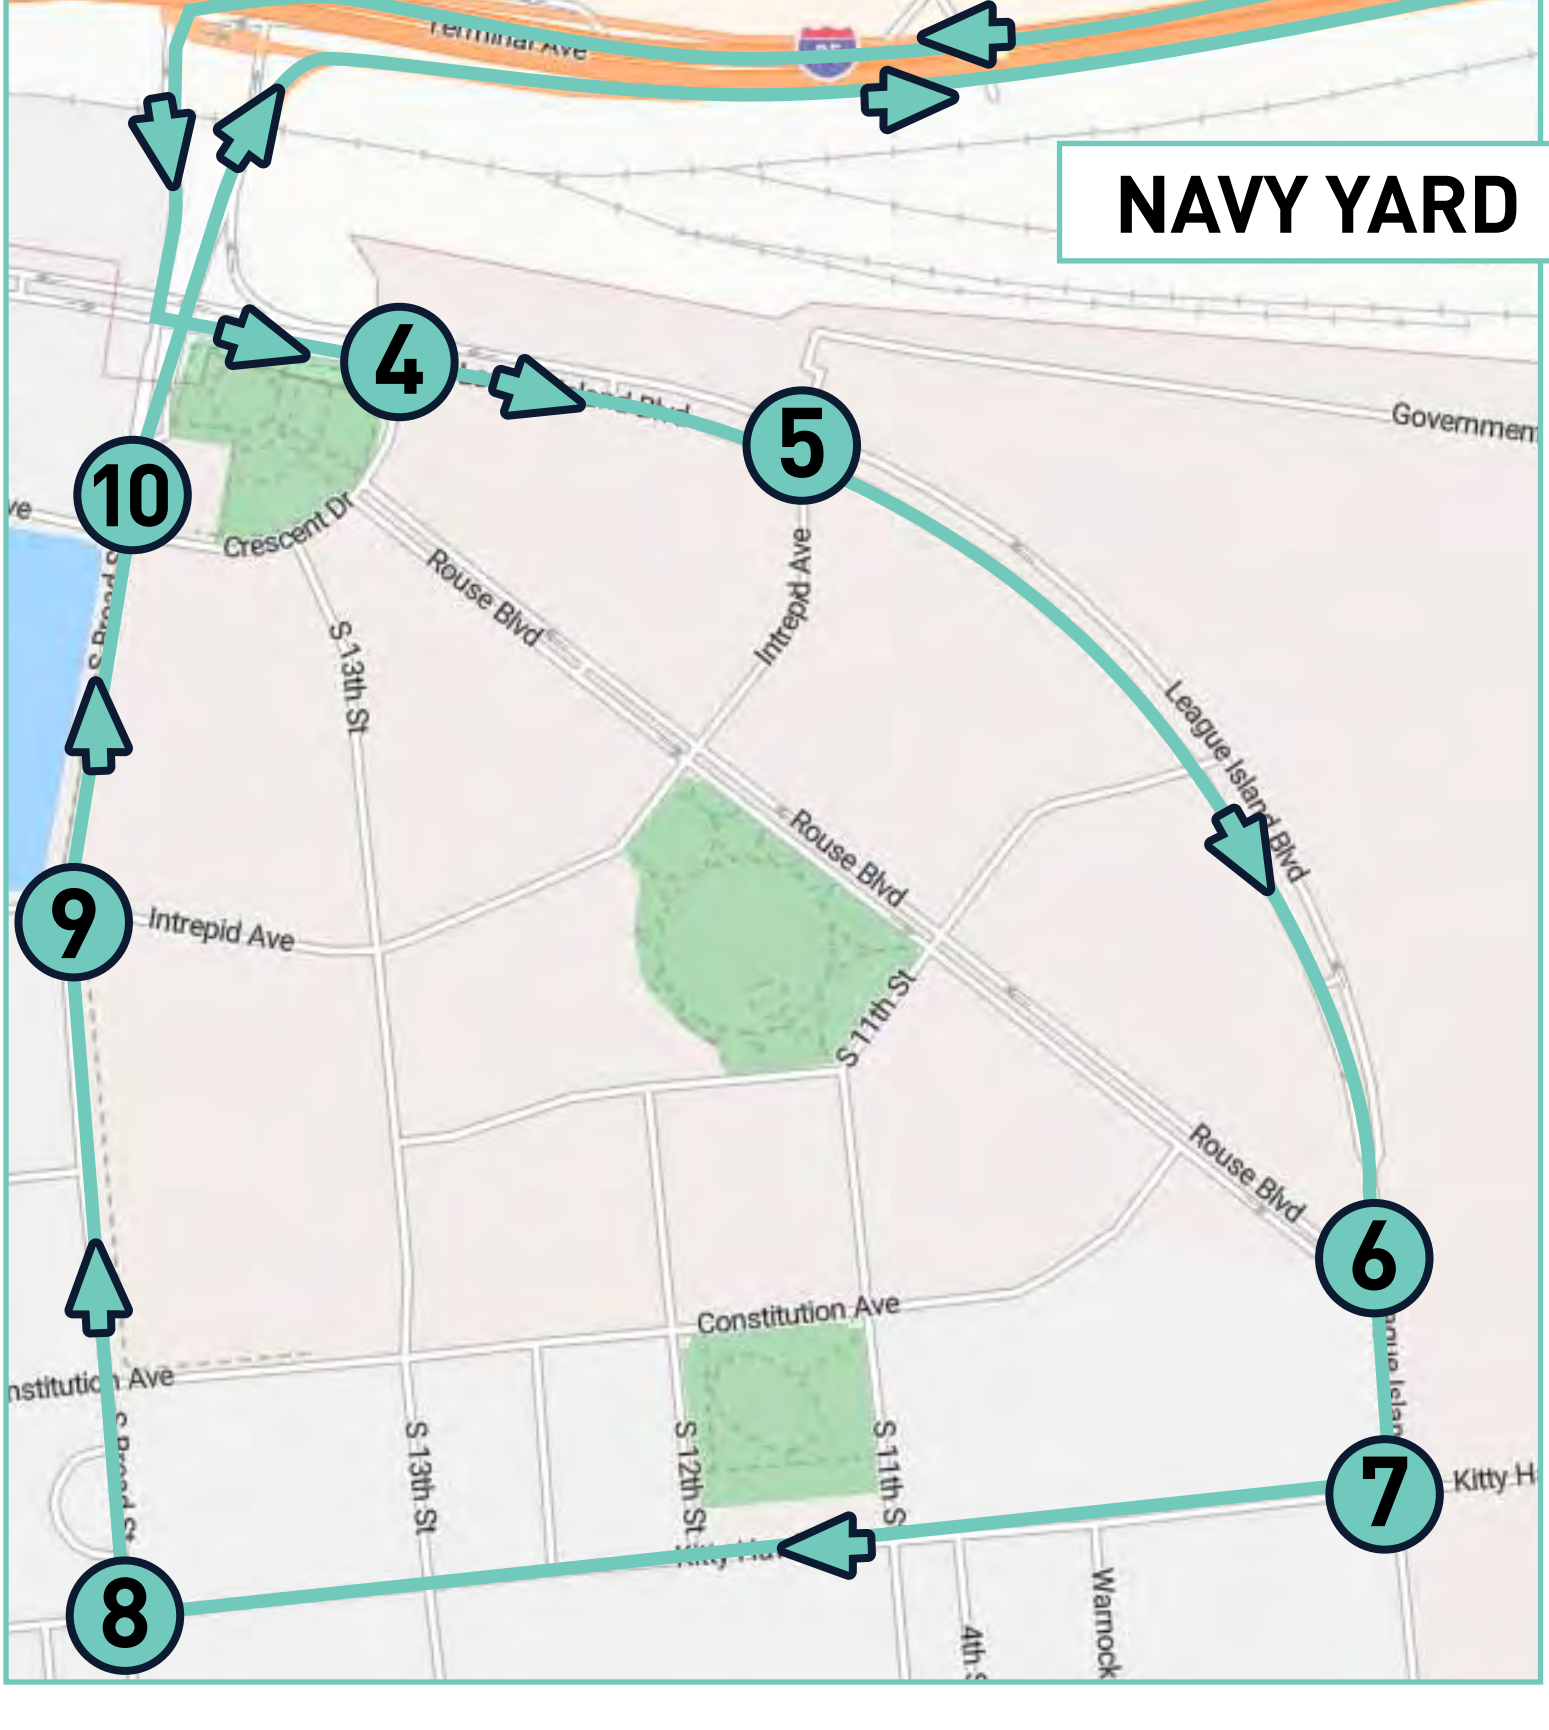

## CENTER CITY EXPRESS

### MAP & ROUTE

The Center City Express runs between Center City (Market & 11th and Market & 4th) and throughout the Navy Yard. See name of each stop # in schedule below.

Riders board the Center City Express on the SW corner of 11th & Market Sts.

### BUS STOP LOCATIONS

Bus Stop Name	Address	Passenger Pickup
Market St & 11th St	1100 Market St Philadelphia, PA	Bus boards on Market St between 11th & 12th St
Market St & 6th St	624 Market St Philadelphia, PA	Bus boards on Market St between 7th and 6th St
League Island Blvd & Crescent Dr	3184 League Island Blvd Philadelphia, PA	Bus boards on League Island Blvd before corner of Crescent Dr
League Island Blvd & Intrepid Ave	League Island Blvd & Intrepid Ave Intersection	Bus boards on League Island Blvd before corner of Intrepid Ave
League Island Blvd & Rouse Blvd	6892 League Island Blvd	Bus boards on League Island Blvd before corner of Rouse Blvd
League Island Blvd & Kitty Hawk Ave	6992 League Island Blvd Philadelphia, PA	Bus boards on League Island Blvd before corner of Kitty Hawk Dr
Kitty Hawk Ave & S Broad St	1398 Kitty Hawk Ave Philadelphia, PA	Bus boards on Kitty Hawk Ave before corner of S Broad St
S Broad & Intrepid Ave	4737 S Broad St Philadelphia, PA	Bus boards at shelter on S Broad before corner of Intrepid Ave
Navy Yard Gate	4503 S Broad St Philadelphia, PA	Bus boards on S Broad Street by the Gatehouse Restaurant
Market St & 11th St	1100 Market St Philadelphia, PA	Bus boards on Market St between 11th & 12th St
Market St & 6th St	624 Market St Philadelphia, PA	Bus boards on Market St between 7th and 6th St
Market St & 4th St	400 Market St Philadelphia, PA	Bus boards on Market St between 4th & 5th St