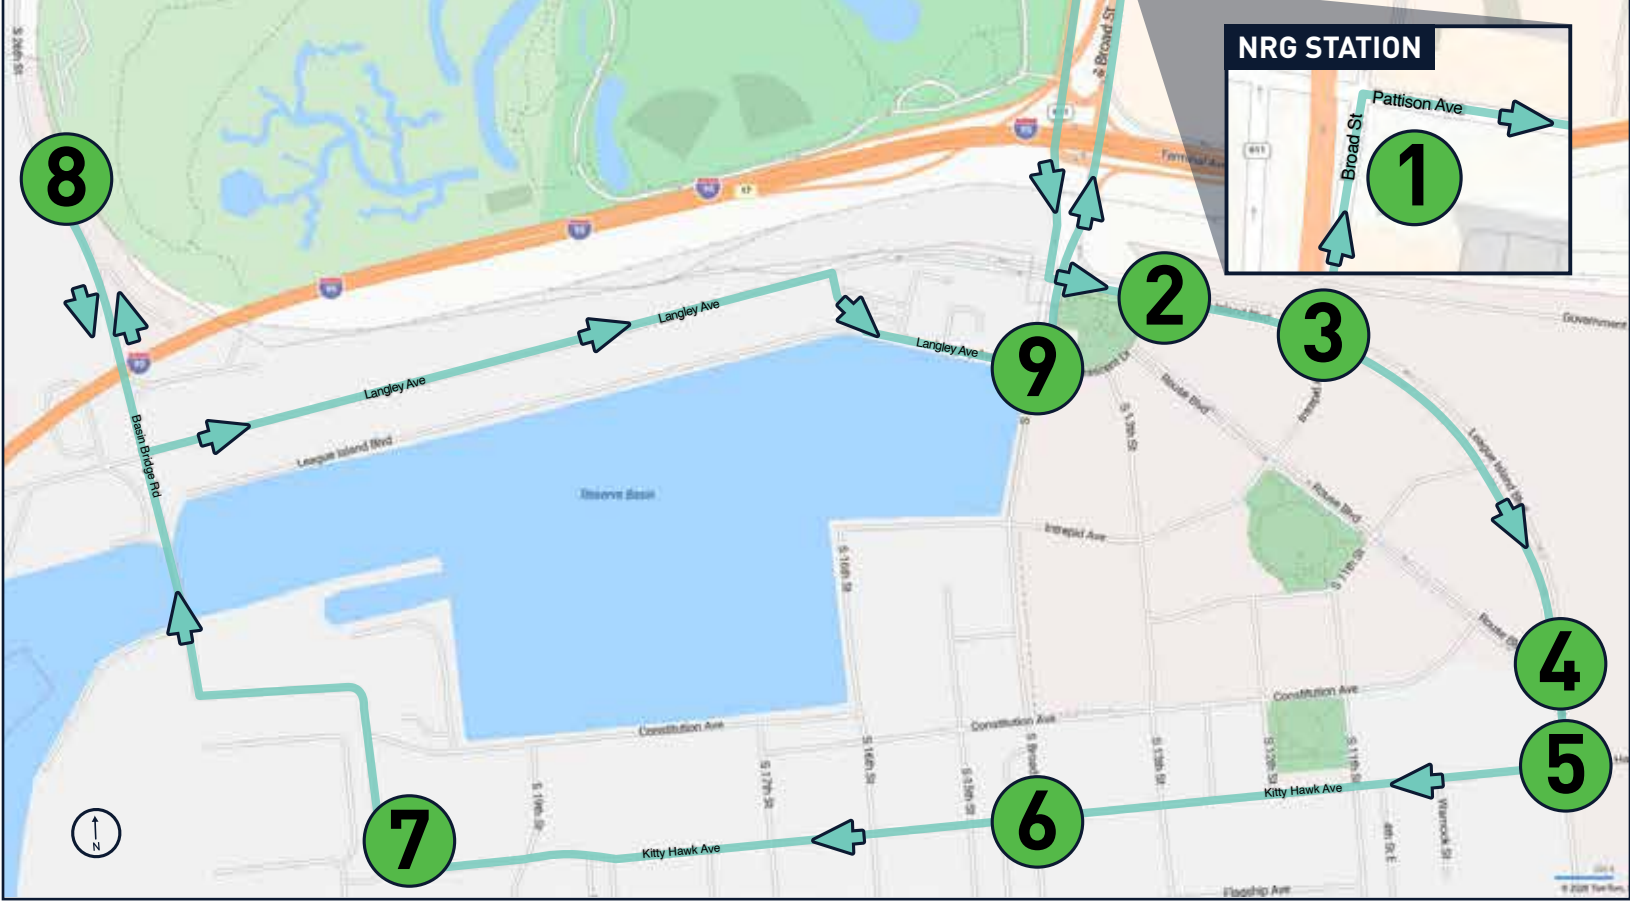

## NRG STATION LOOP

### MAP & ROUTE

The Navy Yard Loop bus runs between NRG Station (Broad St & Pattison Ave) and points throughout the Navy Yard. See name of each stop # in schedule below.

### BUS STOP LOCATIONS

Bus Stop Name	Address	Passenger Pickup
1 NRG Station	3600 Broad St Philadelphia, PA	Bus boards on Broad St before corner of Pattison Ave
2 League Island Blvd & Crescent Dr	3184 League Island Blvd Philadelphia, PA	Bus boards on League Island Blvd before corner of Crescent Dr
3 League Island Blvd & Intrepid Ave	League Island Blvd & Intrepid Ave Intersection	Bus boards on League Island Blvd before cor of Intrepid Ave
4 League Island Blvd & Rouse Blvd	6892 League Island Blvd Philadelphia, PA	Bus boards on League Island Blvd before corner of Rouse Blvd
5 League Island Blvd & Kitty Hawk Ave	6992 League Island Blvd Philadelphia, PA	Bus boards on League Island Blvd before corner of Kitty Hawk Dr
6 Kitty Hawk Ave & S Broad St	1398 Kitty Hawk Ave Philadelphia, PA	Bus boards on Kitty Hawk Ave before corner of S Broad St
7 Kitty Hawk Ave & 21st Street	2001 Kitty Hawk Ave Philadelphia, PA	Bus boards on Kitty Hawk Ave before corner of 21st St
8 Tasty Baking Co	4300 S 26th St Philadelphia, PA	Bus boards at front entrance of Tasty Baking Co off S 26th St
9 Navy Yard Gate	4503 S Broad St Philadelphia, PA	Bus boards on S Broad Street by the Gatehouse Restaurant

### MAP & ROUTE

The Center City Express runs between Center City (Market & 11th and Market & 4th) and throughout the Navy Yard. See name of each stop # in schedule below.

Riders board the Center City Express on the SW corner of 11th & Market Sts.