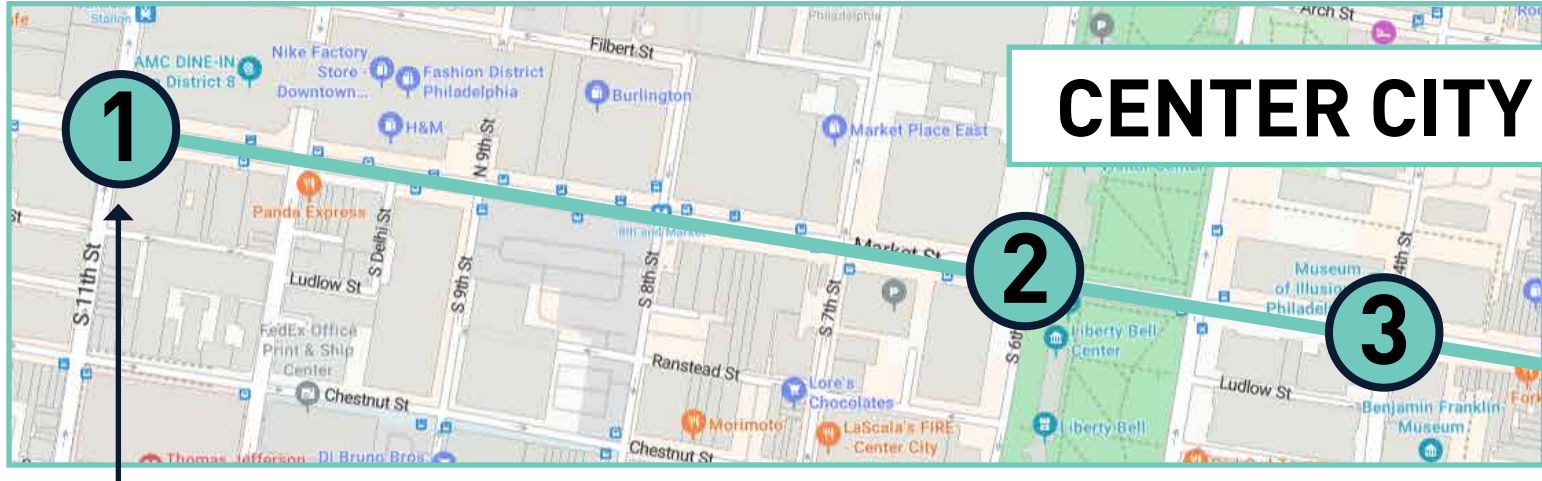

### MAP & ROUTE

The Navy Yard Loop bus runs between NRG Station (Broad St & Pattison Ave) and points throughout the Navy Yard. See name of each stop # in schedule below.

### BUS STOP LOCATIONS

Bus Stop Name	Address	Passenger Pickup
1 NRG Station	3600 Broad St Philadelphia, PA	Bus boards on Broad St before corner of Pattison Ave
2 League Island Blvd & Crescent Dr	3184 League Island Blvd Philadelphia, PA	Bus boards on League Island Blvd before corner of Crescent Dr
3 League Island Blvd & Intrepid Ave	League Island Blvd & Intrepid Ave Intersection	Bus boards on League Island Blvd before cor of Intrepid Ave
4 League Island Blvd & Rouse Blvd	6892 League Island Blvd Philadelphia, PA	Bus boards on League Island Blvd before corner of Rouse Blvd
5 League Island Blvd & Kitty Hawk Ave	6992 League Island Blvd Philadelphia, PA	Bus boards on League Island Blvd before corner of Kitty Hawk Dr
6 Kitty Hawk Ave & S Broad St	1398 Kitty Hawk Ave Philadelphia, PA	Bus boards on Kitty Hawk Ave before corner of S Broad St
7 Kitty Hawk Ave & 21st Street	2001 Kitty Hawk Ave Philadelphia, PA	Bus boards on Kitty Hawk Ave before corner of 21st St
8 Tasty Baking Co	4300 S 26th St Philadelphia, PA	Bus boards at front entrance of Tasty Baking Co off S 26th St
9 Navy Yard Gate	4503 S Broad St Philadelphia, PA	Bus boards on S Broad Street by the Gatehouse Restaurant

## CENTER CITY EXPRESS

### MAP & ROUTE

The Center City Express runs between Center City (Market & 11th and Market & 4th) and throughout the Navy Yard. See name of each stop # in schedule below.

Riders board the Center City Express on the SW corner of 11th & Market Sts.